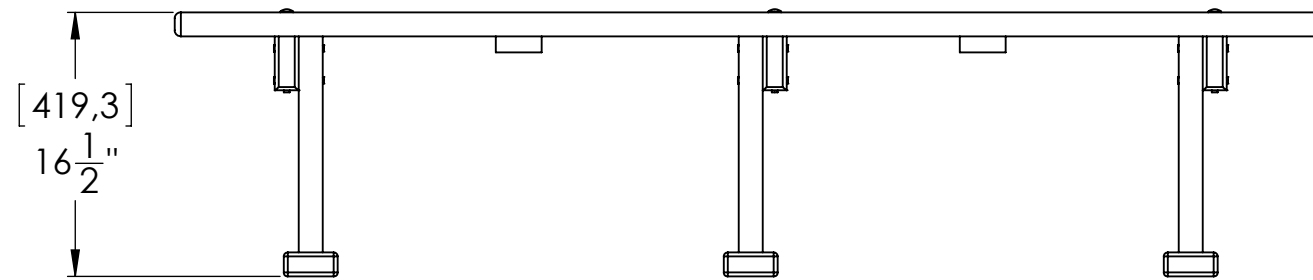

SPECIFICATIONS

WIDE BENCH

- 100% RECYCLED PLASTIC (COLOR : SAND)
- STAINLESS STEEL HARDWARE
- 10-YEAR WARRANTY

PRODUCT #	LENGTH	# LEGS	DISTANCE BETWEEN LEGS	APPROX. WEIGHT
68.1502	2 FEET	2	20"	40 LBS
68.1503	3 FEET	2	32"	50 LBS
68.1504	4 FEET	2	39"	60 LBS
68.1505	5 FEET	3	27,5"	80 LBS
68.1506	6 FEET	3	33,5"	90 LBS
68.1507	7 FEET	3	34,5"	100 LBS
68.1508	8 FEET	4	28"	120 LBS
68.1509	9 FEET	4	32"	125 LBS
68.1510	10 FEET	4	36"	135 LBS
68.1511	11 FEET	4	40"	145 LBS
68.1512	12 FEET	4	42"	155 LBS

NOTES:	DRAWER : MBusque		PRODUCT : WIDE BENCH	
	VERIFICATION :		ASSEMBLY : N/A	DRAWING : 68.150X
	APPROVAL :		N.B. :	DOCUMENT TYPE : SPECIFICATIONS
	PAPER SIZE : B			PRODUCT NUMBER : 68.150X
			PROJECT/CLIENT :	# SEQUENTIAL : N/A