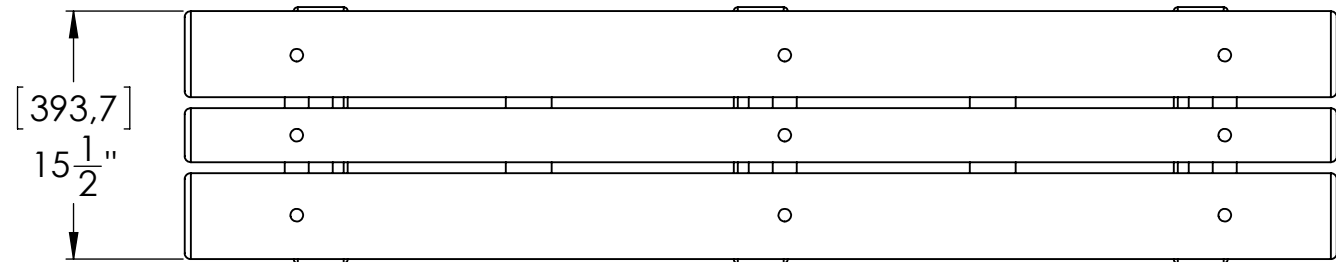

SPECIFICATIONS

WIDE BENCH

- 100% RECYCLED PLASTIC (COLOR : SAND)
- STAINLESS STEEL HARDWARE
- 10-YEAR WARRANTY

PRODUCT #	LENGTH	# LEGS	DISTANCE BETWEEN LEGS	APPROX. WEIGHT
68.1502	2 FEET	2	20"	40 LBS
68.1503	3 FEET	2	32"	50 LBS
68.1504	4 FEET	2	39"	60 LBS
68.1505	5 FEET	3	27,5"	80 LBS
68.1506	6 FEET	3	33,5"	90 LBS
68.1507	7 FEET	3	34,5"	100 LBS
68.1508	8 FEET	4	28"	120 LBS
68.1509	9 FEET	4	32"	125 LBS
68.1510	10 FEET	4	36"	135 LBS
68.1511	11 FEET	4	40"	145 LBS
68.1512	12 FEET	4	42"	155 LBS

NOTES:	DRAWER : MBusque		PRODUCT : WIDE BENCH	
	VERIFICATION :		ASSEMBLY : N/A	DRAWING : 68.150X
	APPROVAL :		N.B. :	DOCUMENT TYPE : SPECIFICATIONS
	PAPER SIZE : B			PRODUCT NUMBER : 68.150X
			PROJECT/CLIENT :	# SEQUENTIAL : N/A