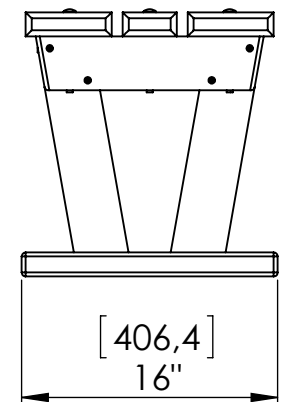

SPECIFICATIONS

WIDE BENCH

- 100% RECYCLED PLASTIC (COLOR : SAND)
- STAINLESS STEEL HARDWARE
- 10-YEAR WARRANTY

PRODUCT #	LENGTH	# LEGS	DISTANCE BETWEEN LEGS	APPROX. WEIGHT
68.1502	2 FEET	2	20"	40 LBS
68.1503	3 FEET	2	32"	50 LBS
68.1504	4 FEET	2	39"	60 LBS
68.1505	5 FEET	3	27,5"	80 LBS
68.1506	6 FEET	3	33,5"	90 LBS
68.1507	7 FEET	3	34,5"	100 LBS
68.1508	8 FEET	4	28"	120 LBS
68.1509	9 FEET	4	32"	125 LBS
68.1510	10 FEET	4	36"	135 LBS
68.1511	11 FEET	4	40"	145 LBS
68.1512	12 FEET	4	42"	155 LBS

NOTES:	DRAWER : MBusque		PRODUCT : WIDE BENCH	
	VERIFICATION :		ASSEMBLY : N/A	DRAWING : 68.150X
	APPROVAL :		N.B. :	DOCUMENT TYPE : SPECIFICATIONS
	PAPER SIZE : B			PRODUCT NUMBER : 68.150X
			PROJECT/CLIENT :	# SEQUENTIAL : N/A