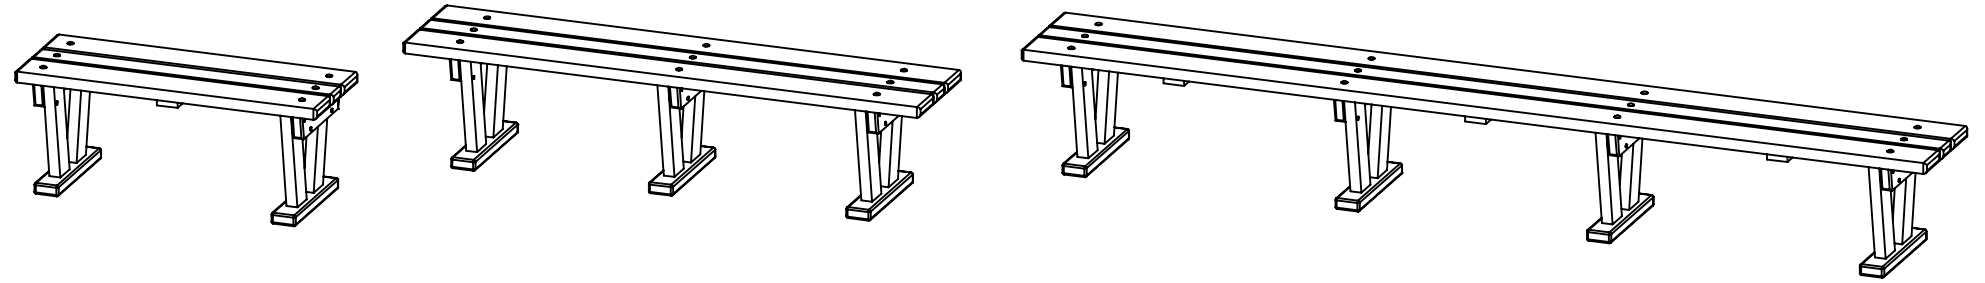

SPECIFICATIONS

WIDE BENCH

- 100% RECYCLED PLASTIC (COLOR : SAND)
- STAINLESS STEEL HARDWARE
- 10-YEAR WARRANTY

PRODUCT #	LENGTH	# LEGS	DISTANCE BETWEEN LEGS	APPROX. WEIGHT
68.1502	2 FEET	2	20"	40 LBS
68.1503	3 FEET	2	32"	50 LBS
68.1504	4 FEET	2	39"	60 LBS
68.1505	5 FEET	3	27,5"	80 LBS
68.1506	6 FEET	3	33,5"	90 LBS
68.1507	7 FEET	3	34,5"	100 LBS
68.1508	8 FEET	4	28"	120 LBS
68.1509	9 FEET	4	32"	125 LBS
68.1510	10 FEET	4	36"	135 LBS
68.1511	11 FEET	4	40"	145 LBS
68.1512	12 FEET	4	42"	155 LBS

NOTES:	DRAWER : MBusque		PRODUCT : WIDE BENCH	
	VERIFICATION :		ASSEMBLY : N/A	DRAWING : 68.150X
	APPROVAL :		N.B. :	DOCUMENT TYPE : SPECIFICATIONS
	PAPER SIZE : B			PRODUCT NUMBER : 68.150X
			PROJECT/CLIENT :	# SEQUENTIAL : N/A