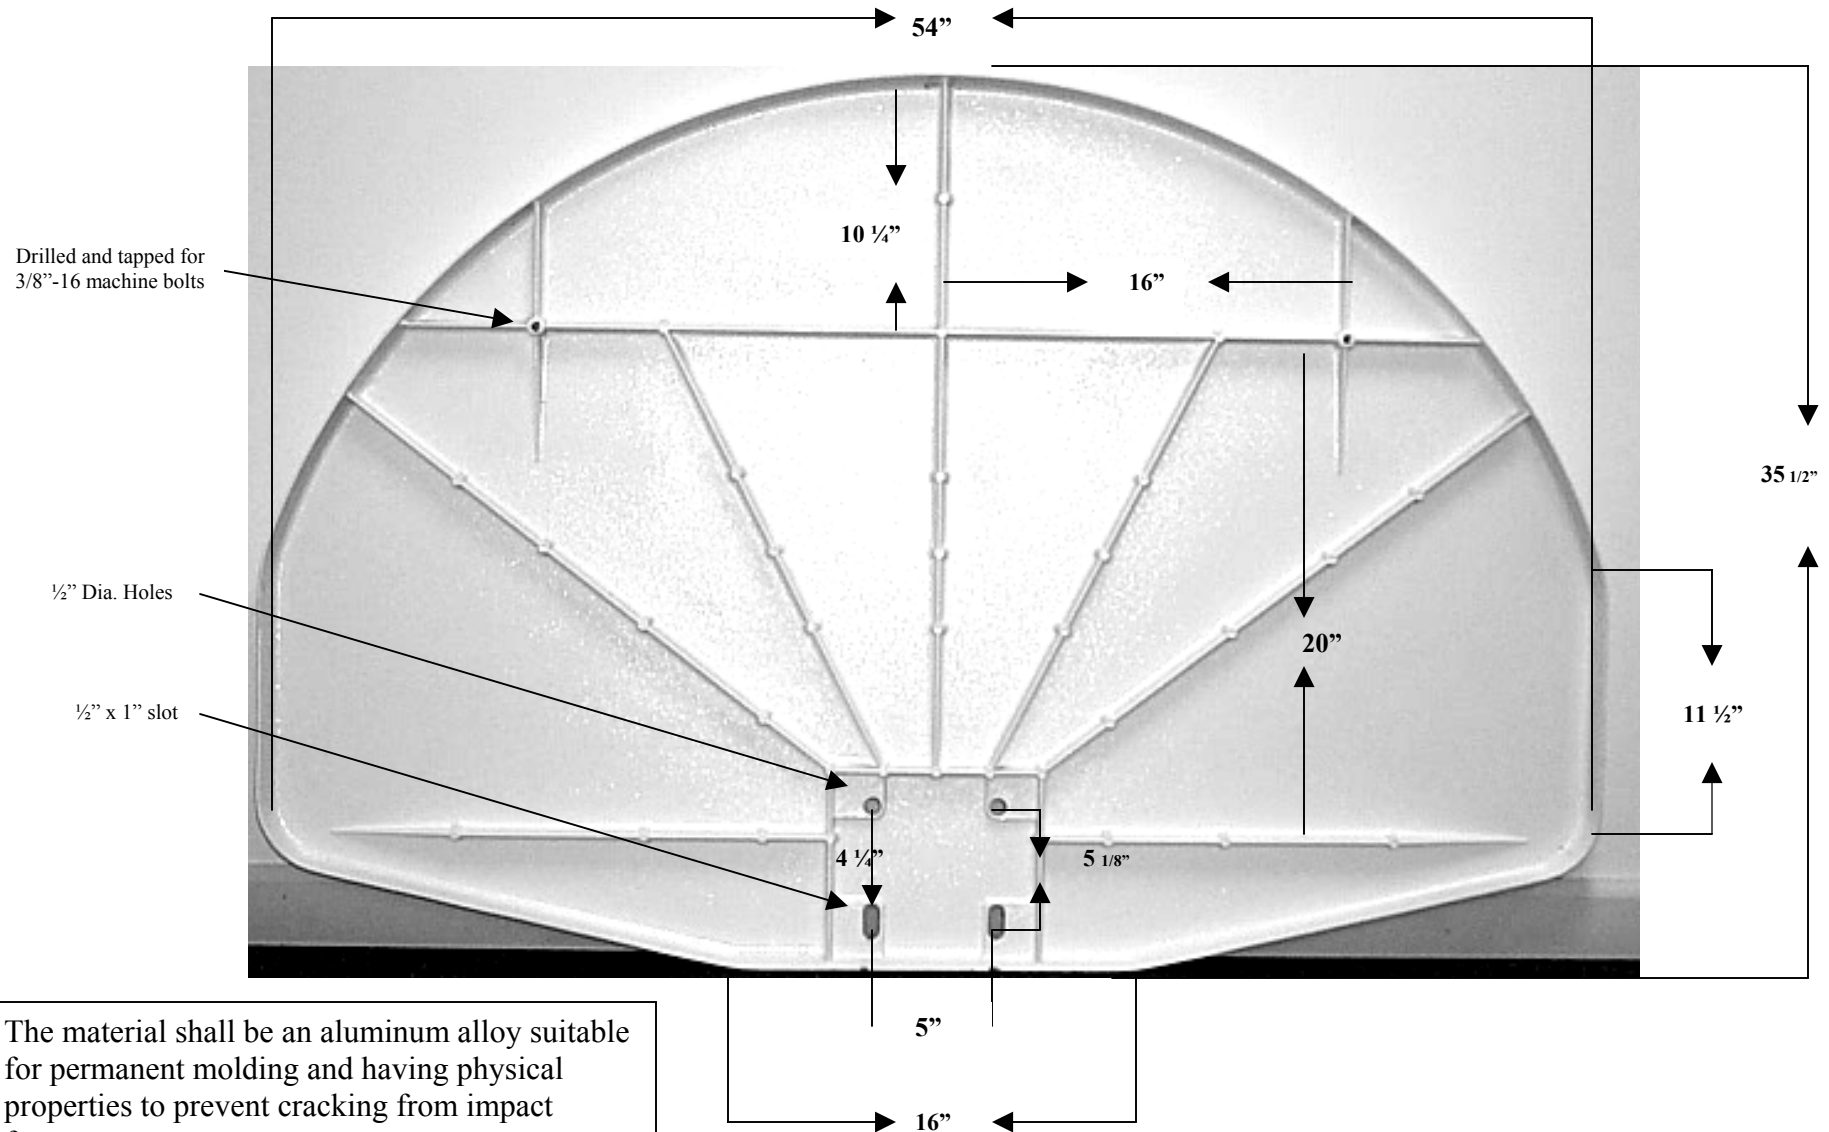

SportsPlay Equipment Inc  
5642 Natural Bridge  
St. Louis, MO 63120  
800-727-8180  
www.sportsplayinc.com

**542-600 Aluminum White Fan Backboard**  
**542-600N Natural Fan Backboard**

Rev 06/18/03

The material shall be an aluminum alloy suitable for permanent molding and having physical properties to prevent cracking from impact forces  
**Weight: 35 lbs**